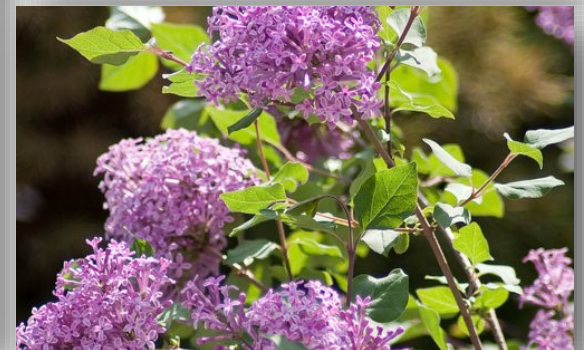

Bloomerang[®] Lilac

(*Syringa* x 'Penda')

PW
PROVEN
WINNERS[®]
The #1 Plant Brand[®]

Flowering Shrub

4' - 5' High

4' - 5' Spread

Round Shape

Moderate Growth

Full Sun

**Water Needs
Moderate**

Zone 3 - 7

The Bloomerang[®] Purple Lilac is a new twist on a old classic. Enjoy classic lilac fragrance for months instead of weeks! While traditional lilac varieties bloom for a few short weeks in spring, Bloomerang's fragrant flowers continue until frost. It will take a blooming break in the heat of summer, but pick it up again in the cool fall. The Bloomerang[®] has good powdery mildew resistance and it is deer resistant.