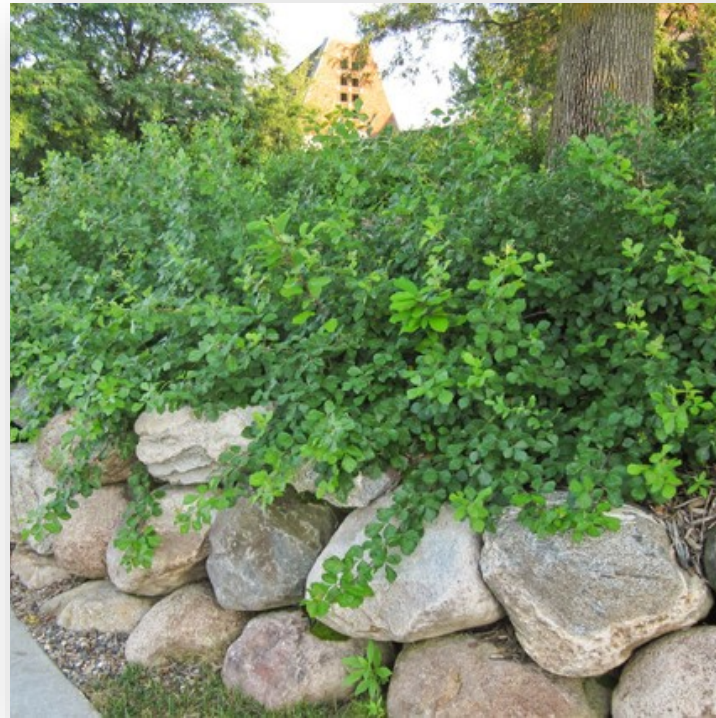

Gro Low Fragrant Sumac

(Rhus aromatica 'Gro-Low')

Shrub

2' - 3' High

6' - 8' Spread

Round Shape

Fast Growth

Partial to Full Sun

**Water Needs
Moderate**

Zone 4 - 9

Gro Low Fragrant Sumac is a tough, fast-growing groundcover for slopes or banks, and areas with poor, dry soil. It has glossy, green foliage that will display an excellent red fall color and is fragrant when brushed against or when leaves are crushed. It works well in border plantings or in front of taller shrubs and perennials.