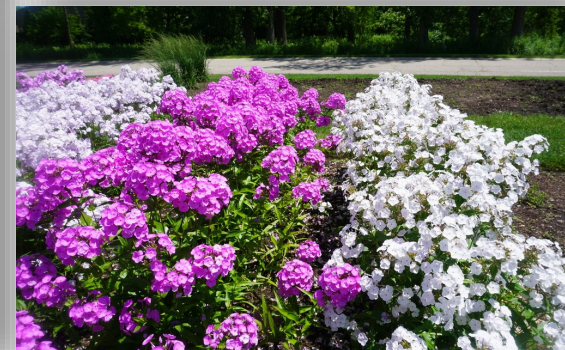

# Fashionably Early Flamingo Phlox

(Phlox 'Fashionably Early Flamingo' PP29911)

**Perennial**

**30" - 36" Tall**

**24" - 30" Wide**

**Bloom Time:  
Summer**

**Moderate Growth**

**Full Sun**

**Water Needs:  
Moderate**

**Zones 4 - 8**

Fashionably Early Flamingo Phlox is a tall garden phlox that typically blooms earlier than other Phlox varieties. Its fragrant pink blooms arrive in early summer and can rebloom in early fall. Its bright green foliage keeps its handsome color and form all season.