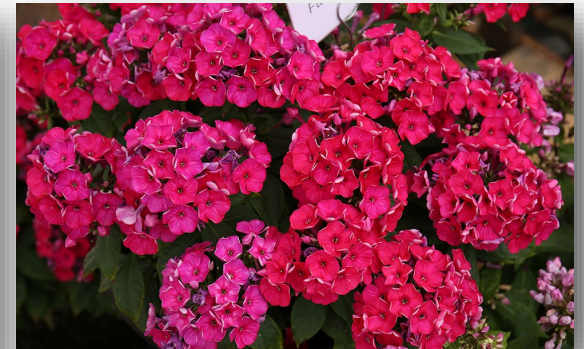

Flame™ Red Phlox

(*Phlox paniculata* 'Flame™ Red')

Perennial

16" - 20" Tall

16" - 18" Wide

**Bloom Time:
Summer**

Fast Growth

Full Sun

**Water Needs:
Moderate**

Zones 4 - 8

Flame™ Red Phlox has bright magenta flowers which are also very fragrant. It blooms mid-summer to fall and its blooms contrast well with the dark green foliage. A great choice for a perennial backdrop or planted in mass to brighten up the yard.