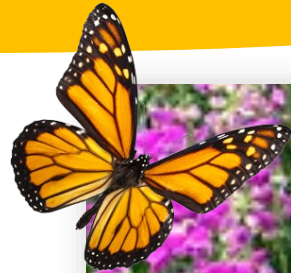

Prairie Dusk Penstemon

(Penstemon 'Prairie Dusk')

Perennial

12" Tall

18" - 24" Wide

**Bloom Time:
Summer**

Moderate Growth

Full Sun

**Water Needs:
Moderate**

Zones 3 - 8

Prairie Dusk Penstemon is known for its hardiness and ease of growth. The flowers are vivid purple trumpets arranged on tall flower stalks that add color and vertical interest to any landscape.