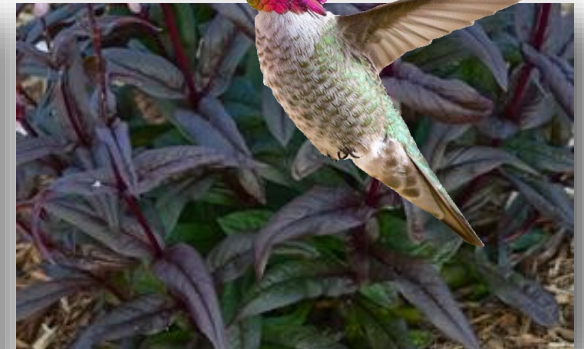

Blackbeard Penstemon

(*Penstemon digitalis* 'Blackbeard')

Perennial

24" - 30" Tall

18" - 24" Wide

Bloom Time:
Summer

Fast Growth

Full Sun

Water Needs:
Moderate

Zones 3 - 9

Blackbeard Penstemon has the darkest foliage of any penstemon. Its new leaves emerge red and fade to a dark purple. It will bloom pink flowers in early summer creating a magnificent color contrast. **Attracts Hummingbirds!**