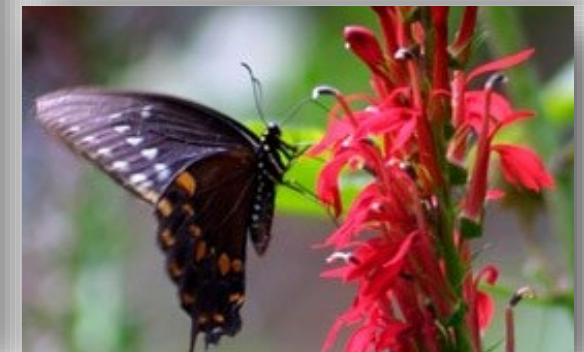

# Cardinal Flower

*(Lobelia cardinalis)*

**Perennial**

**2' - 4' Tall**

**1' - 2' Wide**

**Bloom Time:  
Summer to Fall**

**Moderate Growth**

**Partial Sun**

**Water Needs:  
High**

**Zones 3 - 9**

The Cardinal Flower is a monumental perennial for partial sun areas in your landscape. It blooms red flowers throughout the summer months, and tall foliage provides a great backdrop even when the flowers aren't there. Cardinal Flower can be a great option for wet areas in the yard. **Attracts Hummingbirds and Butterflies!**