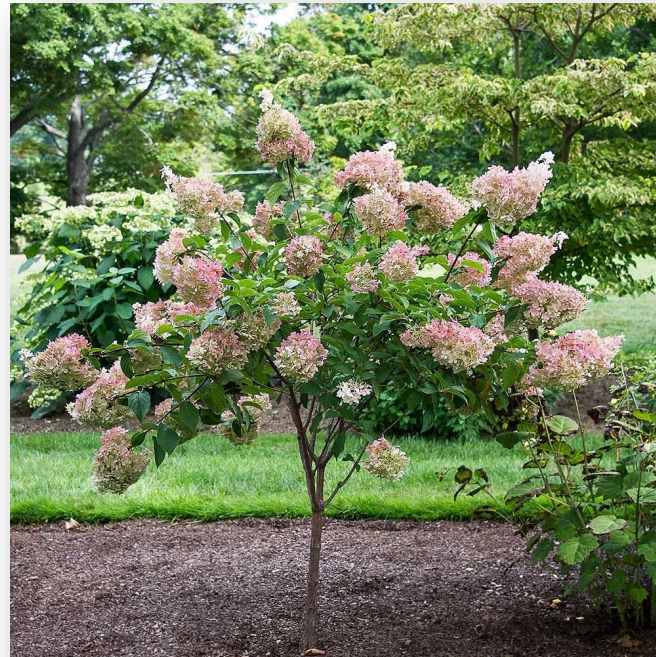

# Vanilla Strawberry Hydrangea Tree

*(Hydrangea paniculata 'Renhy')*

**Ornamental Tree**

**6' - 8' High**

**6' - 8' Spread**

**Round Shape**

**Growth**

**Fast**

**Full Sun**

**Water Needs**

**Moderate**

**Zone 3 - 8**

Vanilla Strawberry Hydrangea Tree has beautiful blooms that engulf the tree, they open white and change to a pinkish red. Flowers will typically last 3 to 4 weeks and can be up to 10" big. It can be planted as a specimen plant, or as a taller addition to a lower flower bed.

Flowers are great for cut flower displays.