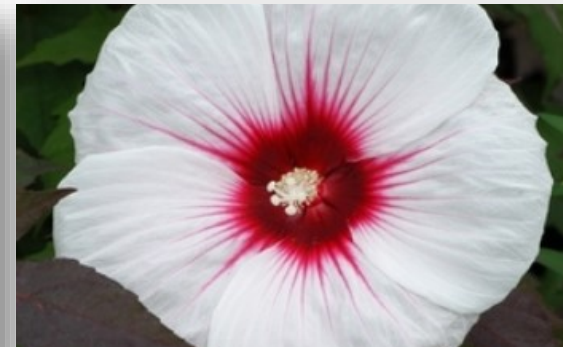

# Kopper King Hardy Hibiscus

*(Hibiscus 'Kopper King')*

**Perennial**

**3' - 4' Tall**

**3' - 4' Wide**

**Bloom Time:  
Summer**

**Fast Growth**

**Full Sun**

**Water Needs:  
High**

**Zones 4 - 9**

Kopper King Hardy Hibiscus has remarkable copper-red, maple-like leaves that provide a striking backdrop to the dinner plate sized light pink flowers. These flowers have beautiful red veining and a bright red center. This vigorous perennial has a compact rounded form, and it blooms over a long season, making it a outstanding plant for any garden type. **Attracts Butterflies!**