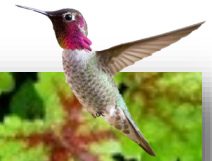

Sunrise Falls Foamy Bells

(*Heucherella 'Sunrise Falls'*)

Perennial

12" Tall

12" - 18" Wide

**Bloom Time:
Summer**

Moderate Growth

Shade to Part Sun

**Water Needs:
Moderate**

Zones 4 - 9

Sunrise Falls Foamy Bells have bright chartreuse leaves with brilliant red veins. Foamy Bells glow in a shade garden, or in border plantings. It has starry white blooms that add interest throughout the summer. **Attracts Hummingbirds and Butterflies!**