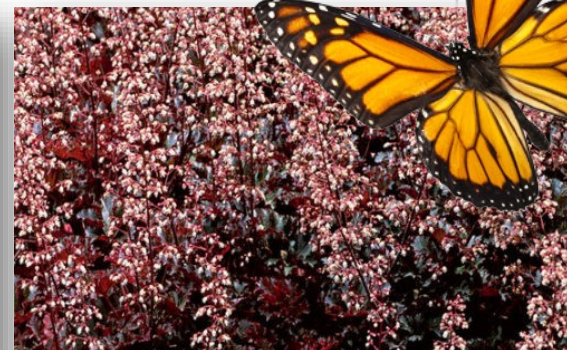

Crimson Curls Coral Bells

(*Heuchera* x 'Crimson Curls' PP #13,729)

Perennial

12" - 18" Tall

12" - 18" Wide

**Bloom Time:
Summer**

Moderate Growth

Part to Full Shade

**Water Needs:
Moderate**

Zones 4 - 9

The Crimson Curls Coral Bells have deep crimson foliage with unique curled edges. It blooms white flowers in the summer which contrast the burgundy foliage nicely. A great choice to add some contrast in a shaded area. **Attracts Hummingbirds and Butterflies!**