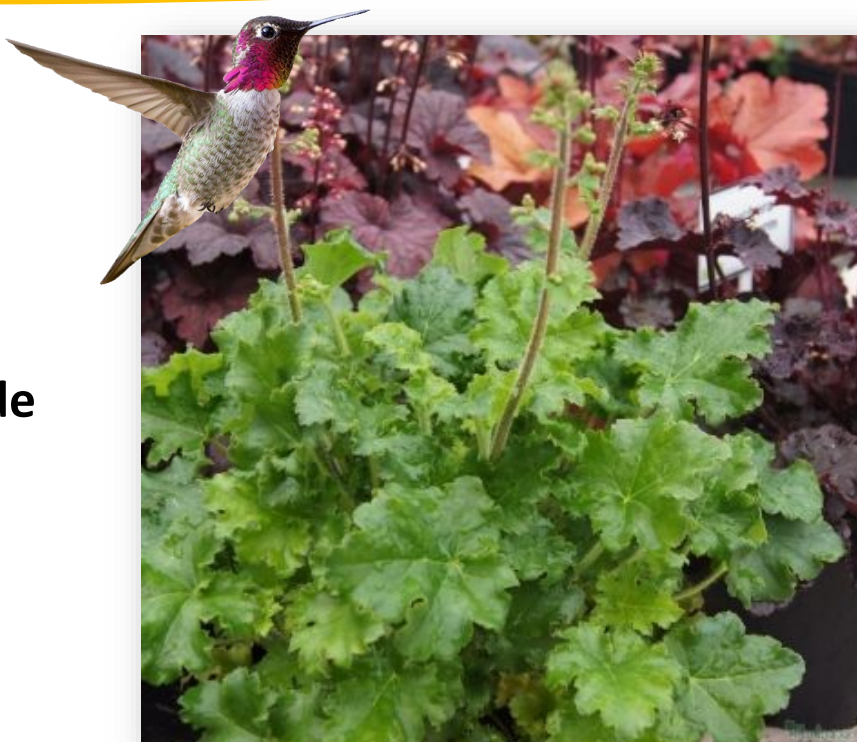

# Bright & Breezy Coral Bells

*(Heuchera 'Bright And Breezy')*

**Perennial**

**10" - 12" Tall**

**10" - 12" Wide**

**Bloom Time:  
Summer**

**Fast Growth**

**Partial Shade**

**Water Needs:  
Moderate**

**Zones 4 - 9**

Bright & Breezy Coral Bells have illuminated green foliage which will brighten shady parts of the yard. It produces white flowers on stalks rising above the foliage. A great contrast from other varieties of Coral Bells. **Attracts Hummingbirds and Butterflies!**