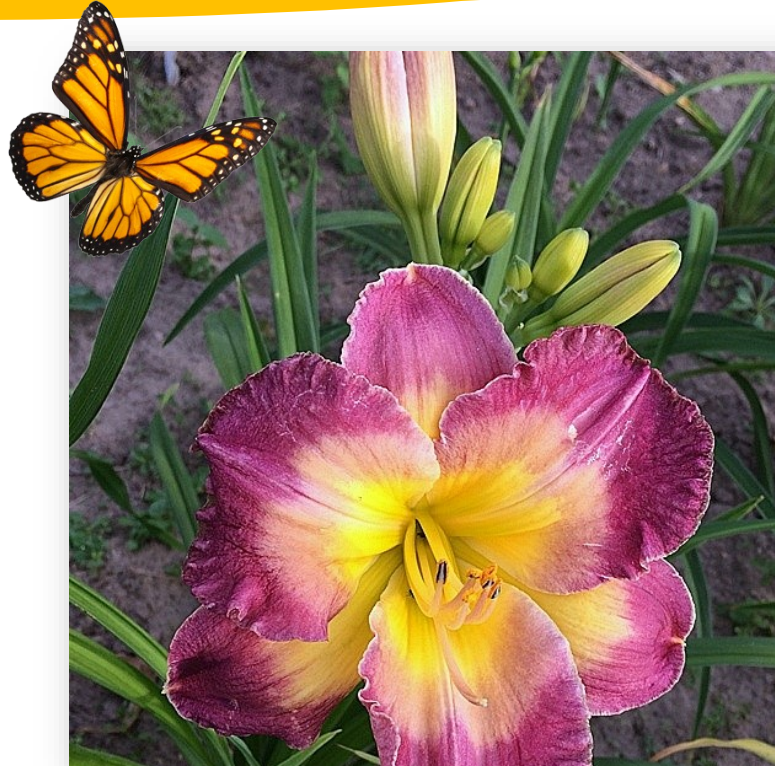

Cheese and Wine Daylily

(*Hemerocallis 'Cheese and Wine'*)

Perennial

18" - 24" Tall

18" - 24" Wide

**Bloom Time:
Summer**

Fast Growth

Full Sun

**Water Needs:
Moderate**

Zones 4 - 9

Not your regular daylily, the 'Cheese and Wine' flower has Purple edges and a yellow center. It is great for borders and as a focal point in garden areas. The Flowers are fragrant and deadheading will promote more blooms. **Attracts Hummingbirds and Butterflies!**