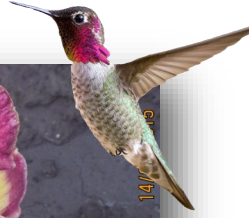

Cheese and Wine Daylily

(*Hemerocallis 'Cheese and Wine'*)

Perennial

18" - 24" Tall

18" - 24" Wide

**Bloom Time:
Summer**

Fast Growth

Full Sun

**Water Needs:
Moderate**

Zones 4 - 9

Not your regular daylily, the 'Cheese and Wine' flower has Purple edges and a yellow center. It is great for borders and as a focal point in garden areas. The Flowers are fragrant and deadheading will promote more blooms. **Attracts Hummingbirds and Butterflies!**