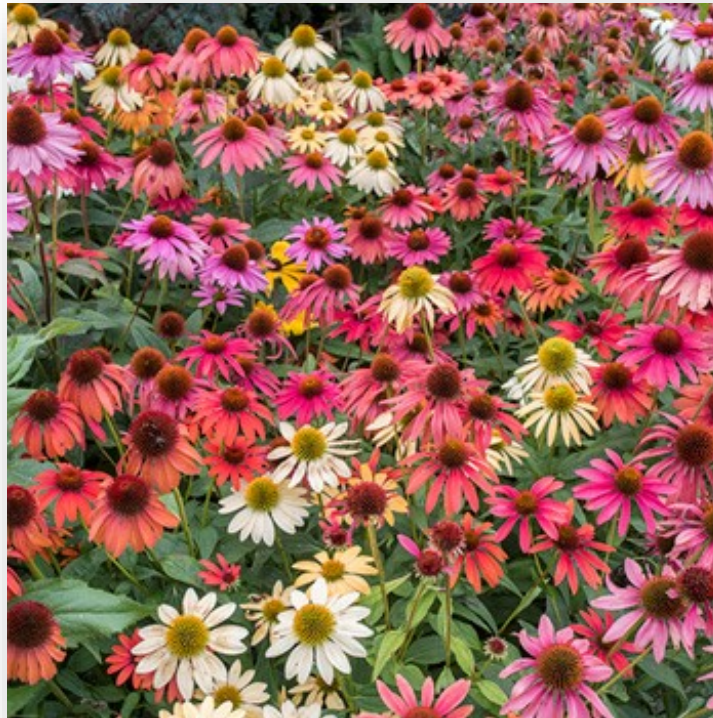

# Cheyenne Spirit Coneflower

*(Echinacea hybrida 'Cheyenne Spirit')*

**Perennial**

**24" - 30" Tall**

**18" - 24" Wide**

**Bloom Time:  
Summer**

**Fast Growth**

**Full Sun**

**Water Needs:  
Moderate**

**Zones 4 - 10**

Cheyenne Spirit Coneflower blooms have a vibrant color range in rich shades of orange, scarlet, red, purple, white, red, and yellow. The flowers begin to bloom in summer and will rebloom throughout the fall. Great for borders, walkways, or planted in mass. **Attracts Butterflies!**