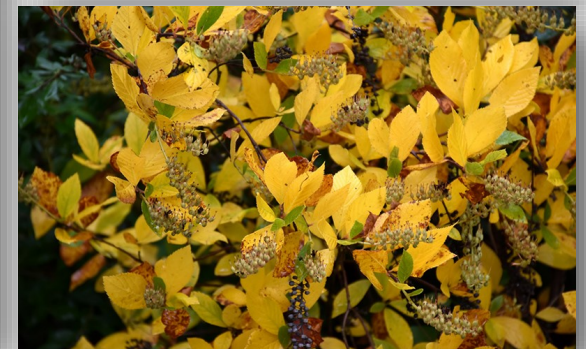

# Vanilla Spice<sup>®</sup> Summersweet

*(Clethra alnifolia 'Caleb' Plant Patent #21,589)*

**Shrub**

**4' - 6' High**

**3' - 5' Spread**

**Round Shape**

**Moderate  
Growth**

**Part to Full Sun**

**Water Needs  
Low**

**Zone 4 - 9**

Vanilla Spice<sup>®</sup> Summersweet is a very hardy and rugged shrub. It has a lot of attractive features to accompany its ruggedness. It produces extra long white fragrant flowers in the summer, and its foliage turns yellow in the fall.