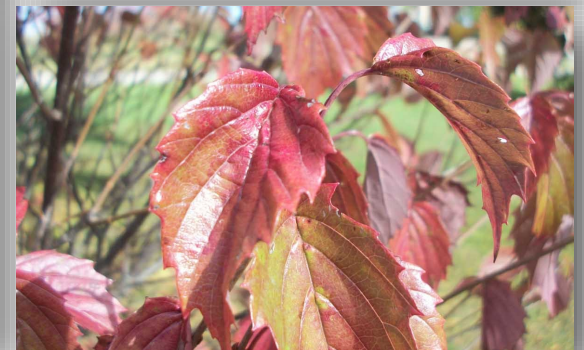

# Blue Muffin<sup>®</sup> Arrowwood Viburnum

*(Viburnum dentatum 'Christom')*

**Flowering Shrub**

**5' - 7' High**

**5' - 7' Spread**

**Upright Shape**

**Fast Growth**

**Partial to Full Sun**

**Water Needs  
Low**

**Zone 3 - 8**

The Blue Muffin<sup>®</sup> Viburnum is a smaller cultivar of Arrowwood Viburnum, which makes it ideal for residential plantings. It has clean white flowers that contrast with the glossy green leaves in early to mid-summer. The blue fruit adds interest to the fall landscape, and attract songbirds to the garden. Berries are great for birds, but not for people. The Blue Muffin<sup>®</sup> is also deer resistant. To produce berries there must be another *Viburnum dentatum* present.