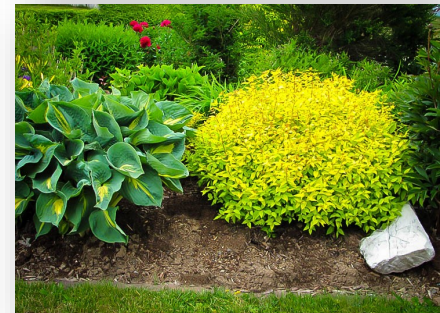

Goldmound Spirea

(Spiraea japonica 'Goldmound')

Flowering Shrub

2' - 3' High

2'- 4' Spread

Fast Growth

Full Sun / Part Shade

Various Soils

Round

The Goldmound Spirea has vibrant golden spring foliage, accented by clusters of pink flowers. It cools to a yellowish green in summer then a rich, yellowish orange in fall. Great color addition to a shrub or perennial border. This hardy shrub is low maintenance and requires minimal pruning. (Zones 4 - 8)