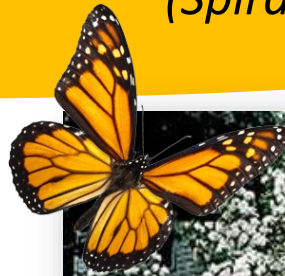

# Van Houtte Spirea

*(Spiraea x vanhouttei)*

Flowering Shrub

5' - 8' High

7' - 10' Spread

Round Shape

Fast Growth

Full Sun

Water Needs  
Moderate

Zone 3 - 8

Van Houtte Spirea has arching stems and blue-green foliage. In spring clusters of white flowers decorate the cascading branches. An old favorite for borders and hedging. Also known as Bridal Wreath Spirea. **Attracts Butterflies!**