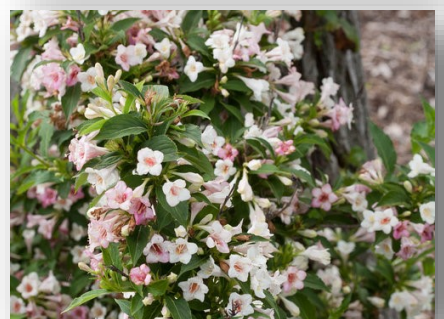

Sonic Bloom[®] Pearl Weigela

(Weigela florida 'Bokrasopea')

Flowering Shrub

4' - 5' High

4' - 5' Spread

Medium to Fast Growth

Full Sun

Various Soils

Round Shape

Sonic Bloom[®] Pearl Weigela has some amazing attributes for a small shrub. Sonic Bloom[®] plants have the strongest reblooming seen on the weigelas. They bloom in May and keep reblooming until frost. No deadheading necessary. The flowers open pure white with a yellow throat and then change to pink, giving you multiple colors on a single plant. They also attract hummingbirds. (Zones 4 - 8)