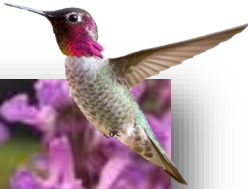

Rose Marvel Salvia

(*Salvia nemorosa* 'Rose Marvel')

Perennial

10" - 12" Tall

12" - 16" Wide

**Bloom Time:
Summer**

Fast Growth

Full Sun

**Water Needs:
Moderate**

Zones 4 - 9

The Rose Marvel Salvia has deep orchid-pink flowers that can stand up to summer heat and low-water conditions once established. The large, vivid flowers provide great impact with long lasting results. Not only is this plant beautiful, but it is also deer and rabbit resistant.