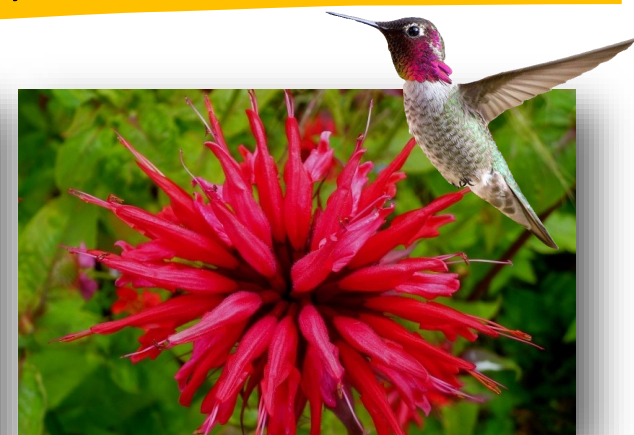

# Cambridge Scarlet Bee Balm

(*Monarda didyma* 'Cambridge Scarlet')

**Perennial**

**24" - 36" Tall**

**18" - 24" Wide**

**Bloom Time:  
Summer**

**Moderate Growth**

**Full Sun**

**Water Needs:  
Moderate**

**Zones 4 - 9**

Cambridge Scarlet Bee Balm has beautiful scarlet flowers. It is a terrific addition to border flower gardens or in groupings of their own. Teams well in the border with Liatris and Echinacea. **Attracts Hummingbirds and Butterflies!**