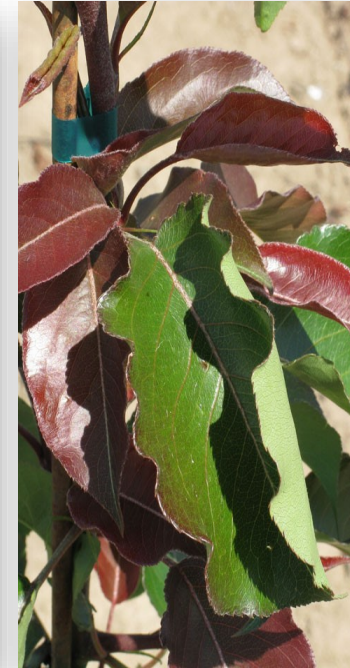

Javelin[®] Pear

(*Pyrus* 'NCPX1')

Ornamental Tree

30'- 35' High

8'- 12' Spread

Medium Growth

Full Sun

Various Soils

Columnar Shape

The Javelin[®] Pear is the tightest and most columnar pear we have seen, it stays narrow as it matures. The unique foliage of this tree leaves out purple, and matures to bronze green in the heat of summer. Bloom time for this pear is late spring to early summer. Due to its extremely narrow size this columnar tree can fit into almost any landscape. The Javelin[®] Pear also offers good resistance to fireblight. (Zone 5 - 9)