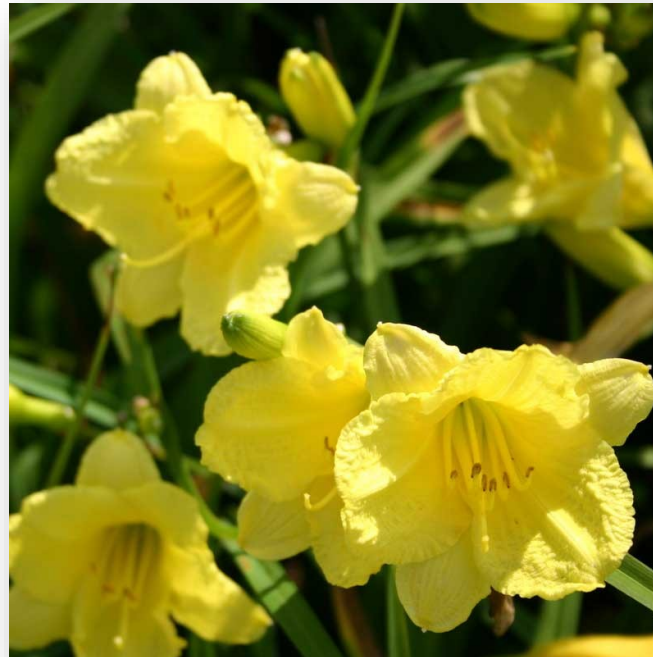

Happy Returns Daylily

(*Hemerocallis* x 'Happy Returns')

Perennial

Bloom Time: Summer

Rebloomer

1' - 2' High

1' - 2' Spread

Fast Growth

Full Sun/Part Shade

Various Soils

Round/ Drooping Shape

To the untrained eye the Stella D' Oro Daylily may appear to be yellow, but place them side-by-side with the Happy Returns Daylily and you will see the true yellow one stand out. Prized for its showy blooms, the Happy Returns Daylily is sure to brighten up any landscape. Minimal maintenance is required to keep these guys blooming all summer long. (Zones 4 - 11)