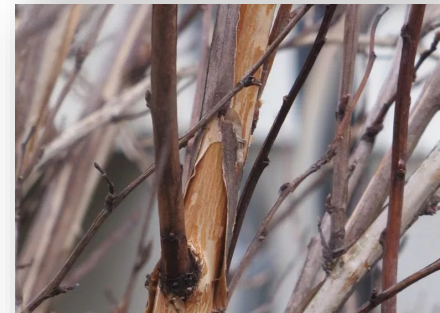

# Diabolo<sup>®</sup> Ninebark

(*Physocarpus opulifolius* 'Monlo' #11,211)

Flowering Shrub

8' - 10' High

8' - 10' Spread

Fast Growth

Full Sun/Part Shade

Various Soils

Upright Shape

The Diabolo Ninebark is prized for its four-season interest. White, button-like blooms appear in spring, presenting a showy display that's sure to draw butterflies and hummingbirds. In fall, your Ninebark will further captivate the wildlife with red capsules that are its fruit. Winter reveals your shrub's origins when its exfoliating bark exposes the reddish-brown layers underneath. Although all of the seasons bring interest the 4-inch long, lobed leaves are an elegant deep purple throughout the summer, and are sure to stand out in your landscape. (Zones 2 - 7)