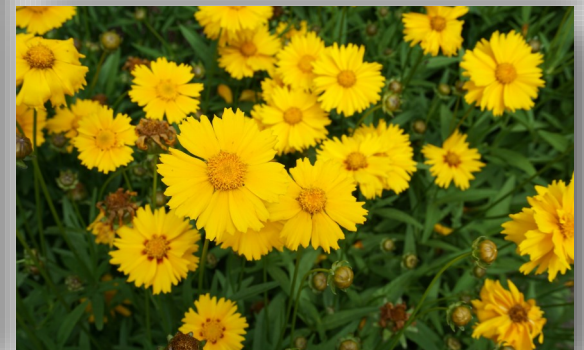

Sunray Coreopsis

(*Coreopsis 'Sunray'*)

Perennial

12" - 24" Tall

12" - 18" Wide

**Bloom Time:
Summer**

Fast Growth

Full Sun

**Water Needs:
Low**

Zones 4 - 9

Sunray Coreopsis is a drought tolerant perennial with bright yellow double flower blooms. It does best in full sun areas. It is great for borders or towards the front of perennial garden locations. Sunray Coreopsis may be sheared in late summer to promote an extra fall bloom. **Attracts butterflies.**