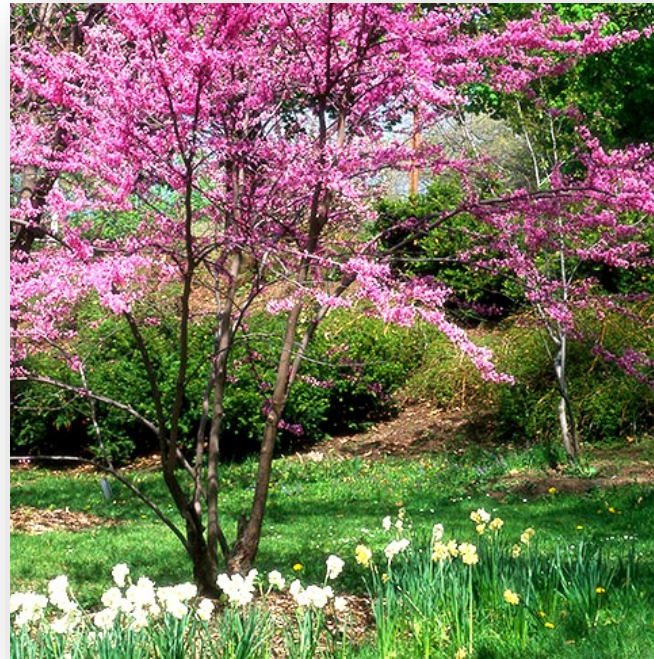

Multi-Stem Redbud

Iowa Native

(*Cercis canadensis*)

Ornamental Tree

20' - 30' High

25' - 35' Spread

Round Shape

Growth

Moderate

Partial to Full Sun

Water Needs

Moderate

Zone 2 - 9

The redbud is a welcomed sight in early spring, as it is one of the first flowering trees to bloom. It has beautiful pink flowers that encapsulate the entire tree. The newly emerging foliage is copper colored, and changes to green as the leaves expand. It can grow in full sun or part shade. The smooth grey bark and wide arching branches secure the redbud as a well-loved favorite.