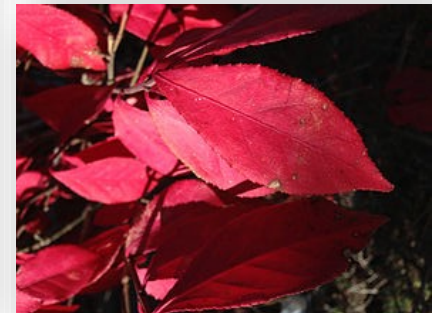

Burning Bush

(Euonymus alatus)

Shrub

12' - 20' High

10' - 15' Spread

Medium to Fast Growth

Full Sun/Part Shade

Various Soils

Round Shape

The symmetrical, round shape and brilliant red fall color make the burning bush a handsome selection for any landscape. It is a very adaptable shrub, but avoid water-logged sites. Grows best in full sun but can tolerate some shade. Very little maintenance or pruning is required, but if you prefer a tight shape, they can be easily sheared. (Zones 4 - 8)