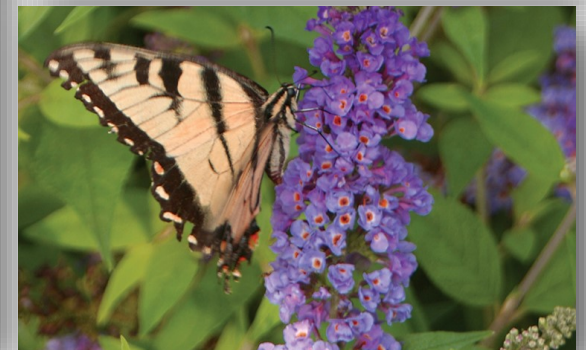

Lo & Behold Blue Chip Butterfly Bush

(Buddleja 'Blue Chip' Plant Patent #19,991)

Flowering Shrub

2' - 3' High

2' - 3' Spread

Round Shape

Fast Growth

Full Sun

Water Needs Moderate

Zone 5 - 9

Lo & Behold Blue Chip Butterfly Bush is a stunning shrub that has all the fragrance and butterfly appeal of traditional varieties but in an easy to maintain size. It has beautiful blue-violet pinnacle flower clusters that bloom continuously from mid-summer to mid-fall with deadheading.

Great for borders and perennial beds.

Attracts Hummingbirds and Butterflies!