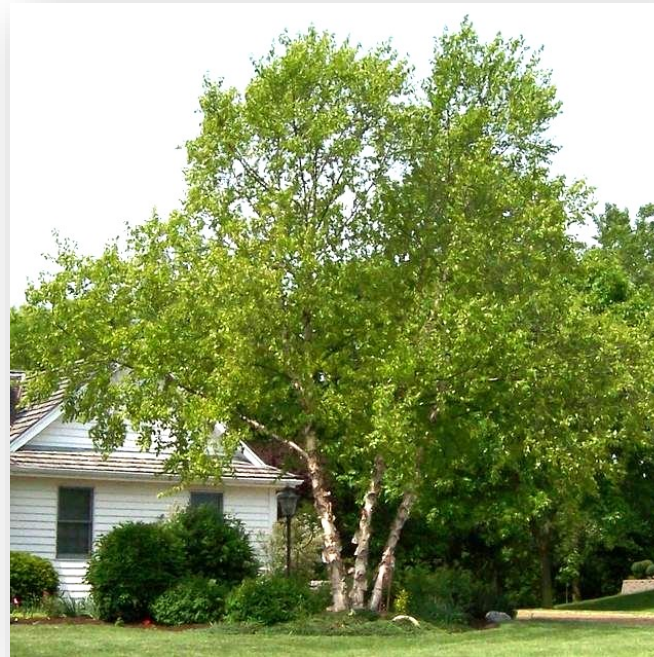

Heritage River Birch

(*Betula nigra* 'Heritage')

Shade Tree

40' - 60' High

40' - 60' Spread

Pyramidal Shape

**Growth
Fast**

Full Sun

**Water Needs
High**

Zone 4 - 9

Heritage River Birch is a favorite among Birch species. It is known for its bark that exfoliates throughout the year. Leaves turn a bright yellow in the fall. Heritage River birch is perfect for a wet area in the yard.