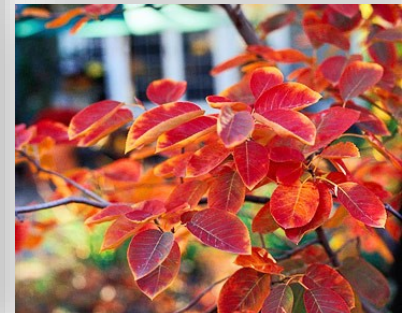

Autumn Brilliance Serviceberry

(*Amelanchier x grandiflora* 'Autumn Brilliance')

Flowering Tree

15' - 25' High

15' - 20' Spread

Medium Growth

Full Sun/Part Shade

Various Soils

Oval Shape

This hybrid serviceberry cultivar is a deciduous, early-flowering large shrub or small tree. It features showy white flowers which appear before the leaves emerge in early spring. As its name suggests, foliage is brilliant orange-red in autumn. In June, flowers give way to edible berries that are sweet, and can be eaten fresh or used in pies or jams. It prefers well drained soil, and grows in full sun to part shade. (Zones 4 - 8)